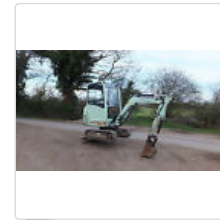

See suggestions

jcb 803 super mini digger dumper...

£7,450.00

Buy it now

jcb 803 super mini digger dumper...

£7,450.00

Buy it now

Volvo EC20 Mini Digger Excavator JCB...