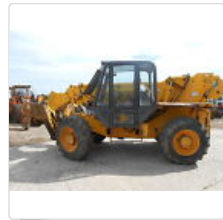

All Categories

Search

Back to My eBay | Listed in category: Business, Office & Industrial > Industrial Tools > Construction Tools > Excavators

This listing was ended by the seller because the item is no longer available.

### More chances to get what you want

Feedback on our suggestions

JCB 530-120 telehandler loadall...

£10,000.00

0 bids

KOMATSU PC150 15 TON...

£8,800.00

0 bids

See suggestions

jcb 803 super mini digger dumper...

£7,450.00

Buy it now

jcb 803 super mini digger dumper...

£7,450.00

Buy it now

Volvo EC20 Mini Digger Excavator JCB...