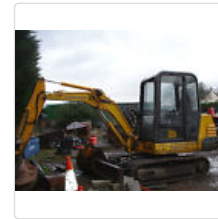

jcb 803
£5,700.00

Buy it now