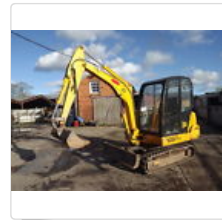

All Categories

Search

Back to My eBay | Listed in category: Business, Office & Industrial > Industrial Tools > Construction Tools > Excavators

This listing was ended by the seller because the item is no longer available.

### More chances to get what you want

Feedback on our suggestions

JCB 530-120 telehandler loadall...

£10,000.00

0 bids

KOMATSU PC150 15 TON...

£8,800.00

0 bids

See suggestions

jcb 803 super mini digger dumper...

£7,450.00

Buy it now

jcb 803 super mini digger dumper...

£7,450.00

Buy it now

Volvo EC20 Mini Digger Excavator JCB...