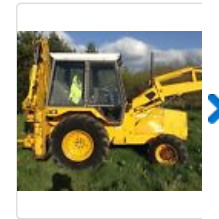

here we have a hydrema/wiemar m1500 mobile excavator. comes with 2 buckets- 4ft digging bucket-7ft rehandling bucket. also comes with hydraulic rotating clam shell grab. has a two piece boom,breaker lines,rotator lines,hydraulic quick hitch, camera fitted to dipper arm. this machine was brought in 1999 and has only worked 4504hrs from new. Has been working in a water treatment plant. This machine is subject to 20% VAT unless export details are provided. buy it now price is +VAT and questions ring paul on 07850347904 may P/X for 13 ton excavator

Buy it now

9" MINI DIGGER / EXCAVATOR BUCKET...  
**£0.99**

0 bids  
Free P&P

JCB 3C II 4 In 1 Price Inc VAT  
**£2,000.00**

Buy it now

JCB 806  
**£4,000.00**

0 bids

GENUINE JCB 3CX,4CX MAIN HYDRAULIC PU...  
**£600.00**

Buy it now

jcb 803  
**£5,700.00**

Buy it now

JCB 3CX 4WD SITEMASTER Grey C...  
**£6,000.00**

1 bid

[Back to My eBay](#)

[Return to top](#)

[About eBay](#) [Community](#) [Announcements](#) [eBay Money Back Guarantee](#) [Safety Centre](#) [Partner Centre](#) [VeRO: Protecting Intellectual Property](#) [Policies](#) [Site Map](#) [Customer Support](#) [eBay official time](#)  
Tell us what you think